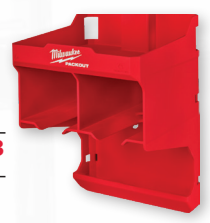

**PACKOUT™
Organizer Cup**
(48-22-8336)

\$18⁹⁸

**PACKOUT™
Tool Rack**
(48-22-8340)

\$18⁹⁸

**PACKOUT™
Screwdriver
Rack** (48-22-8341)

\$24⁹⁸

**PACKOUT™
Compact Shelf**
(48-22-8347)

\$31⁹⁸

**PACKOUT™
Roll Holder**
(48-22-8337)

\$24⁹⁸

**PACKOUT™
M12™ Battery
Rack** (48-22-8338)

\$31⁹⁸

**PACKOUT™
M18™ Battery
Rack** (48-22-8339)

\$49⁹⁸

**PACKOUT™
Long Handle
Tool Rack**
(48-22-8349)

\$49⁹⁸

**PACKOUT™
Tool Station**
(48-22-8343)

FOXBORO FASTENERS

NEW PACKOUT™ SHOP SOLUTIONS

\$59⁹⁸

**PACKOUT™
Large Wall Plate**
(48-22-8497)

\$29⁹⁸

**PACKOUT™
Compact Wall Plate**
(48-22-8496)

\$12⁹⁸

**PACKOUT™
Bin - 2PK**
(48-22-8062)

\$18⁹⁸

**PACKOUT™
Large Bin - 2PK**
(48-22-8063)

\$12⁹⁸

**PACKOUT™
Magnetic Bin**
(48-22-8070)

\$19⁹⁸

**PACKOUT™
Large Magnetic Bin**
(48-22-8071)

\$36⁹⁸