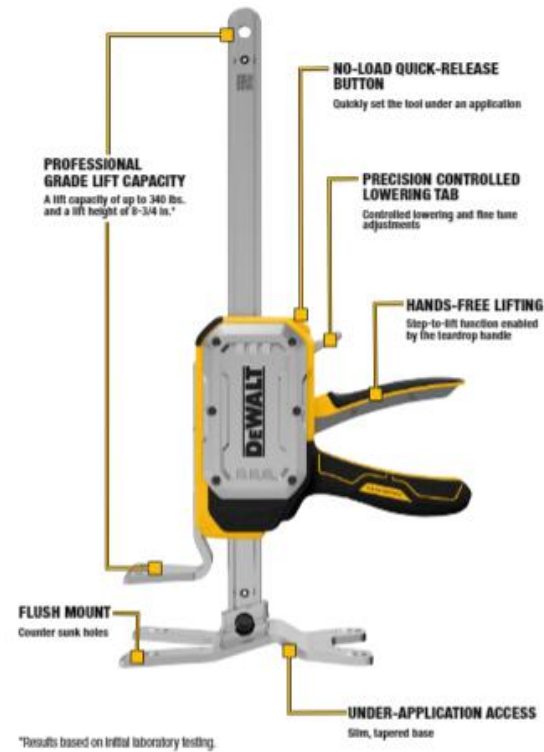

TOUGHSERIES™

CONSTRUCTION JACK

SPECIFICATIONS

UNIT HEIGHT	17-3/4 in.
UNIT WEIGHT	4 lbs. 7 oz.
LIFTING CAPACITY	UP TO 340 lbs.
LIFTING HEIGHT	8-3/4 in.
COMFORT GRIP	Yes

TOOL WARRANTY